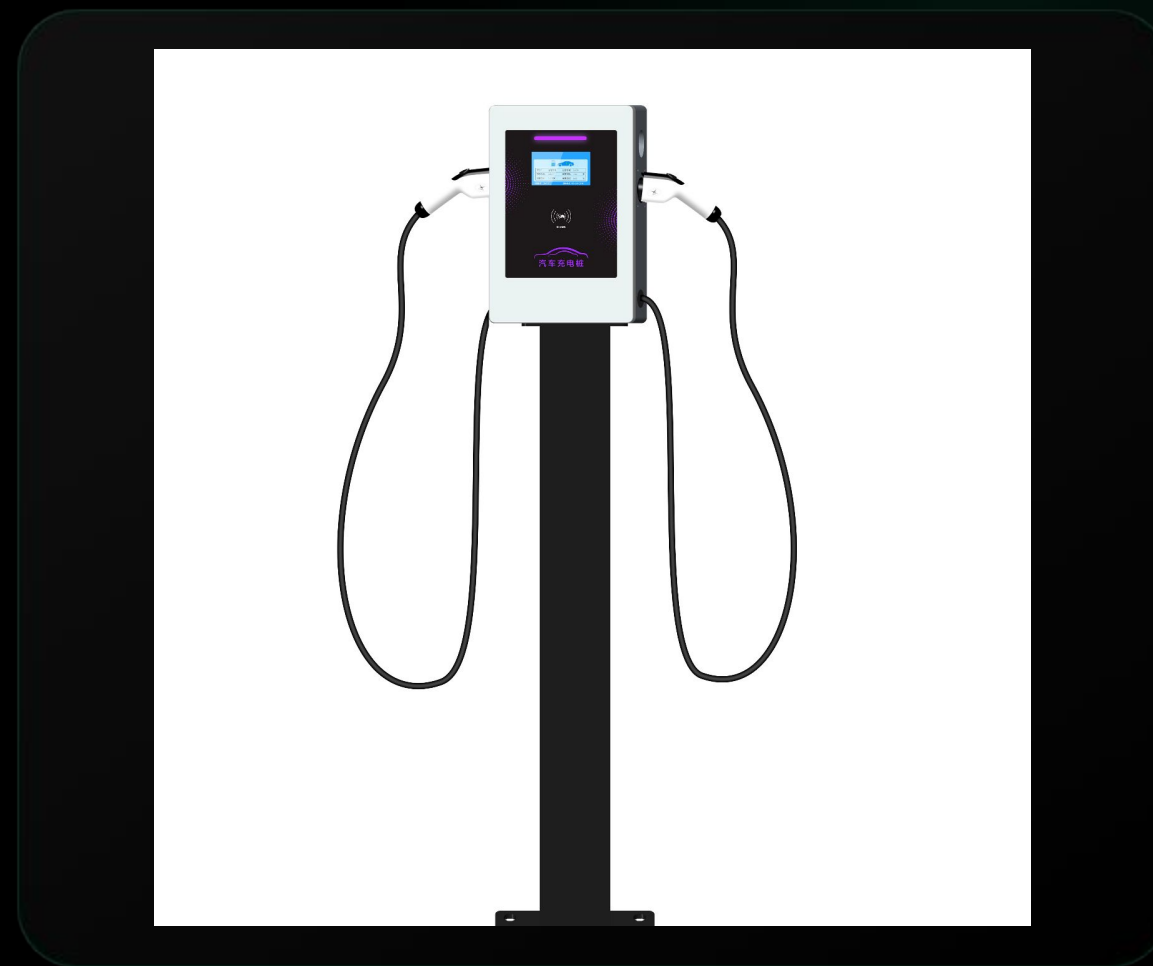

Versatile Destination Charger

Rated Power 7kW / 11kW / 22kW

Input Voltage 220V / 380VAC

Interface 7-inch color touch screen

Authorization Swipe Card / Scan Code

Networking Ethernet / 4G

Standard IEC 61851-1 / 62196-2

Ideal for commercial parking, hospitality, and workplace environments. High-res UI for enhanced user experience.

22-44KW Dual Gun

High-Throughput AC Station

Rated Power 22kW + 22kW (44kW Total)

Input Voltage 380VAC \pm 15%

Output Guns Dual Type-2 Sockets/Cables

Display 7-inch Interactive Screen

Safety Type-B RCD Integration

Cooling Forced Air Cooling

Double the charging ports. Integrated power management ensures efficient simultaneous charging for two vehicles.