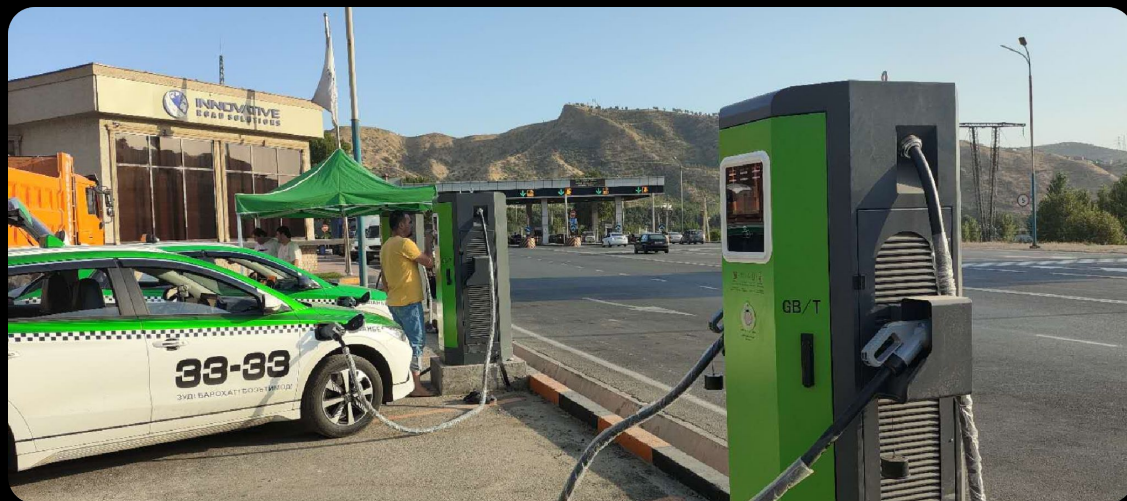

Overseas Project Cases Central Asia